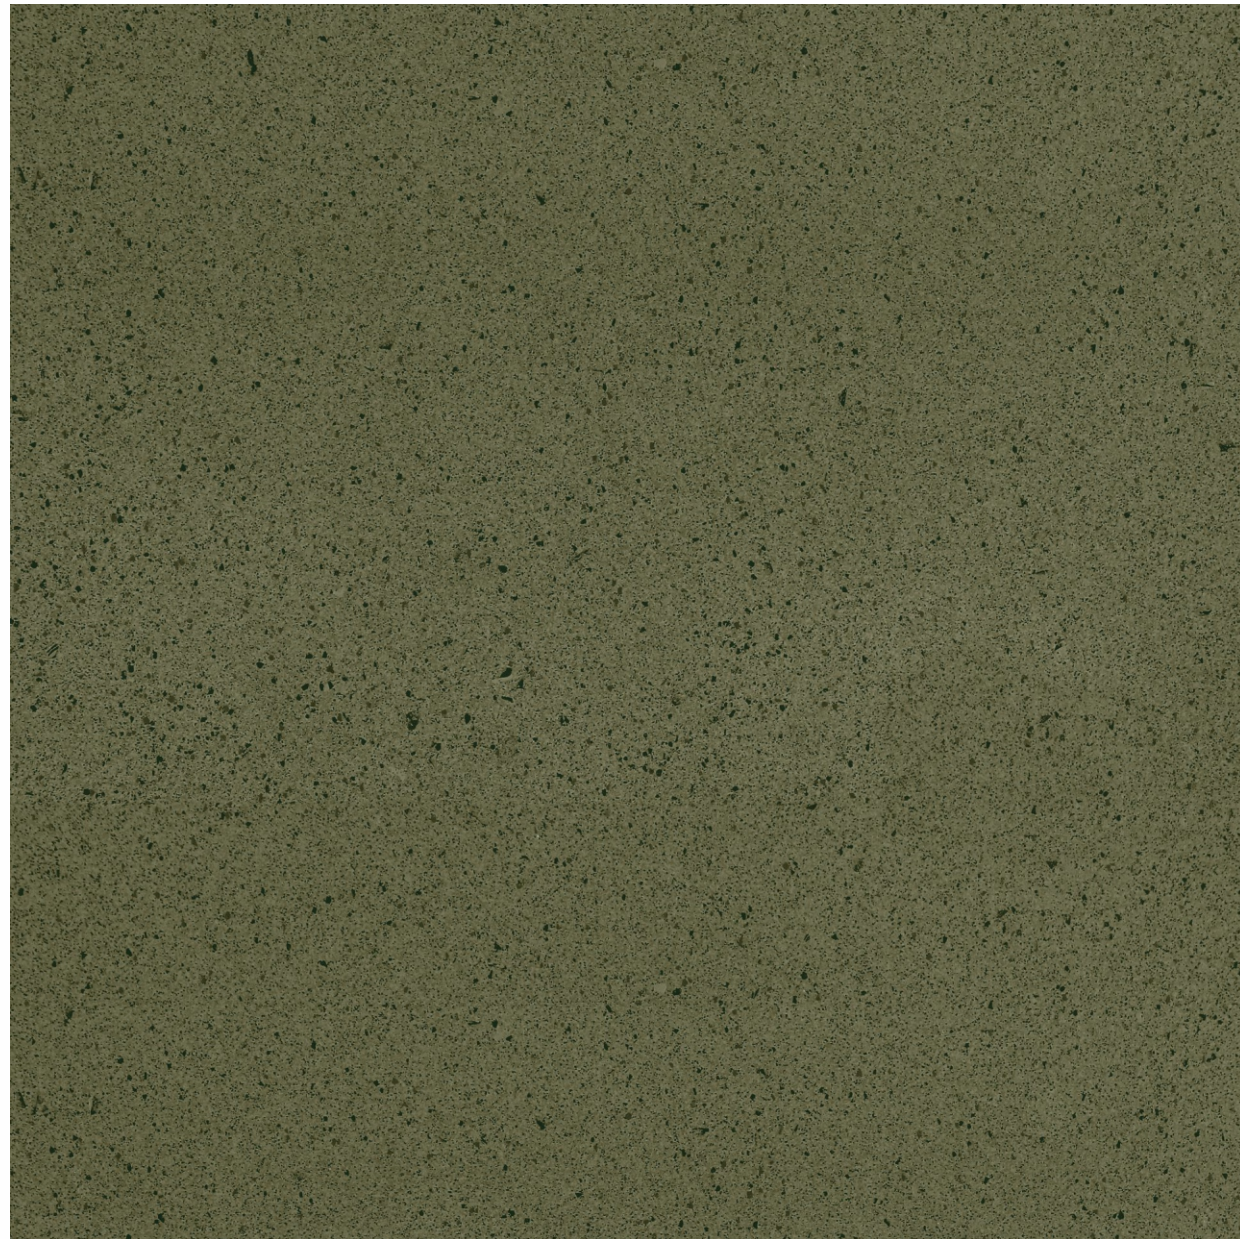

design : **MERCURY BOTTLE GREEN**

600x600mm / Rustic Matte Surface

*//preview of: **MERCURY BOTTLE GREEN***

Rustic Matte Surface

600x600mm