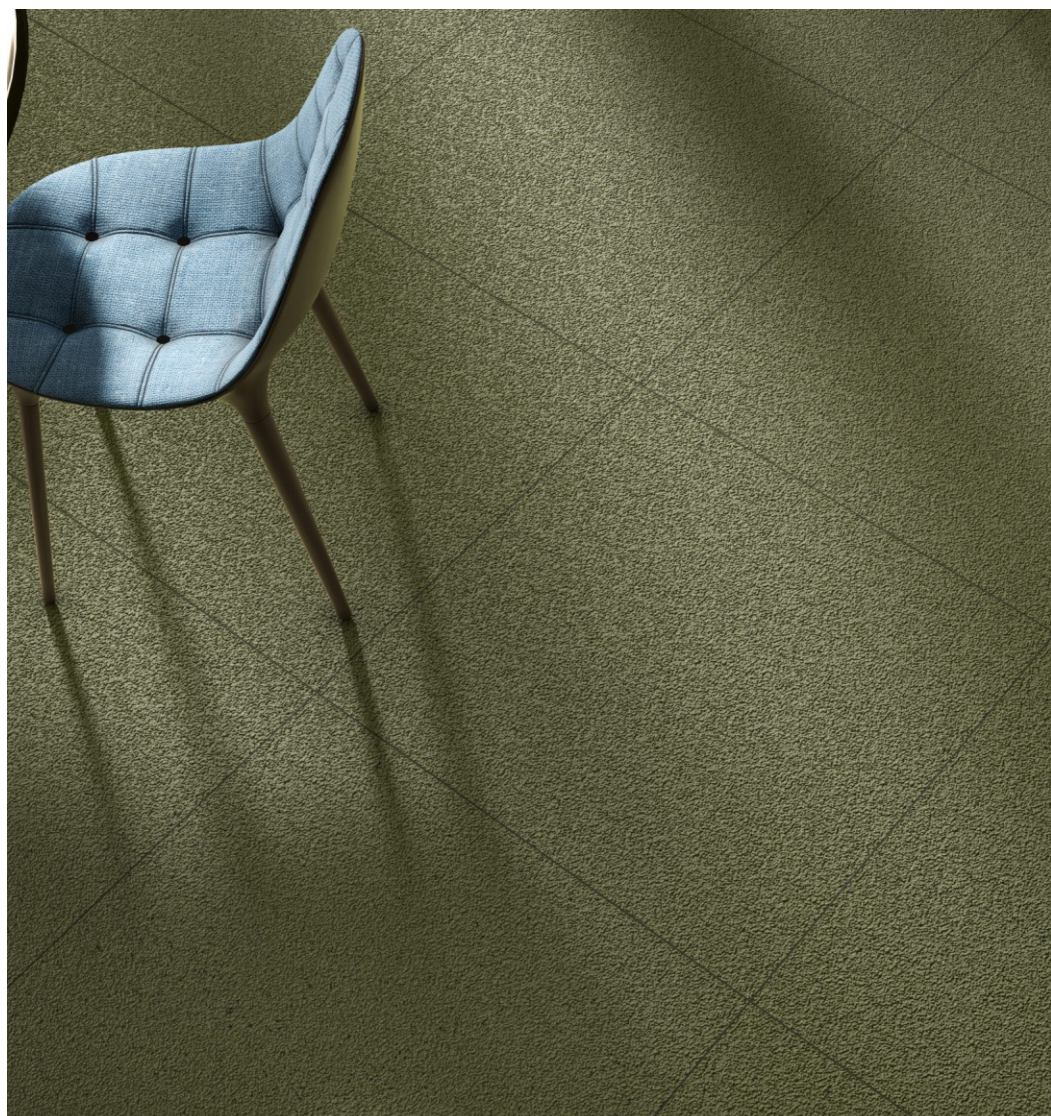

*//preview of: **MERCURY GREY***

*Rustic Matte Surface*

*600x600mm*

//preview of: **MERCURY RED**

*Rustic Matte Surface*

600x600mm

*"The logic of emotions"*

//preview of: **MERCURY BOTTLE GREEN**