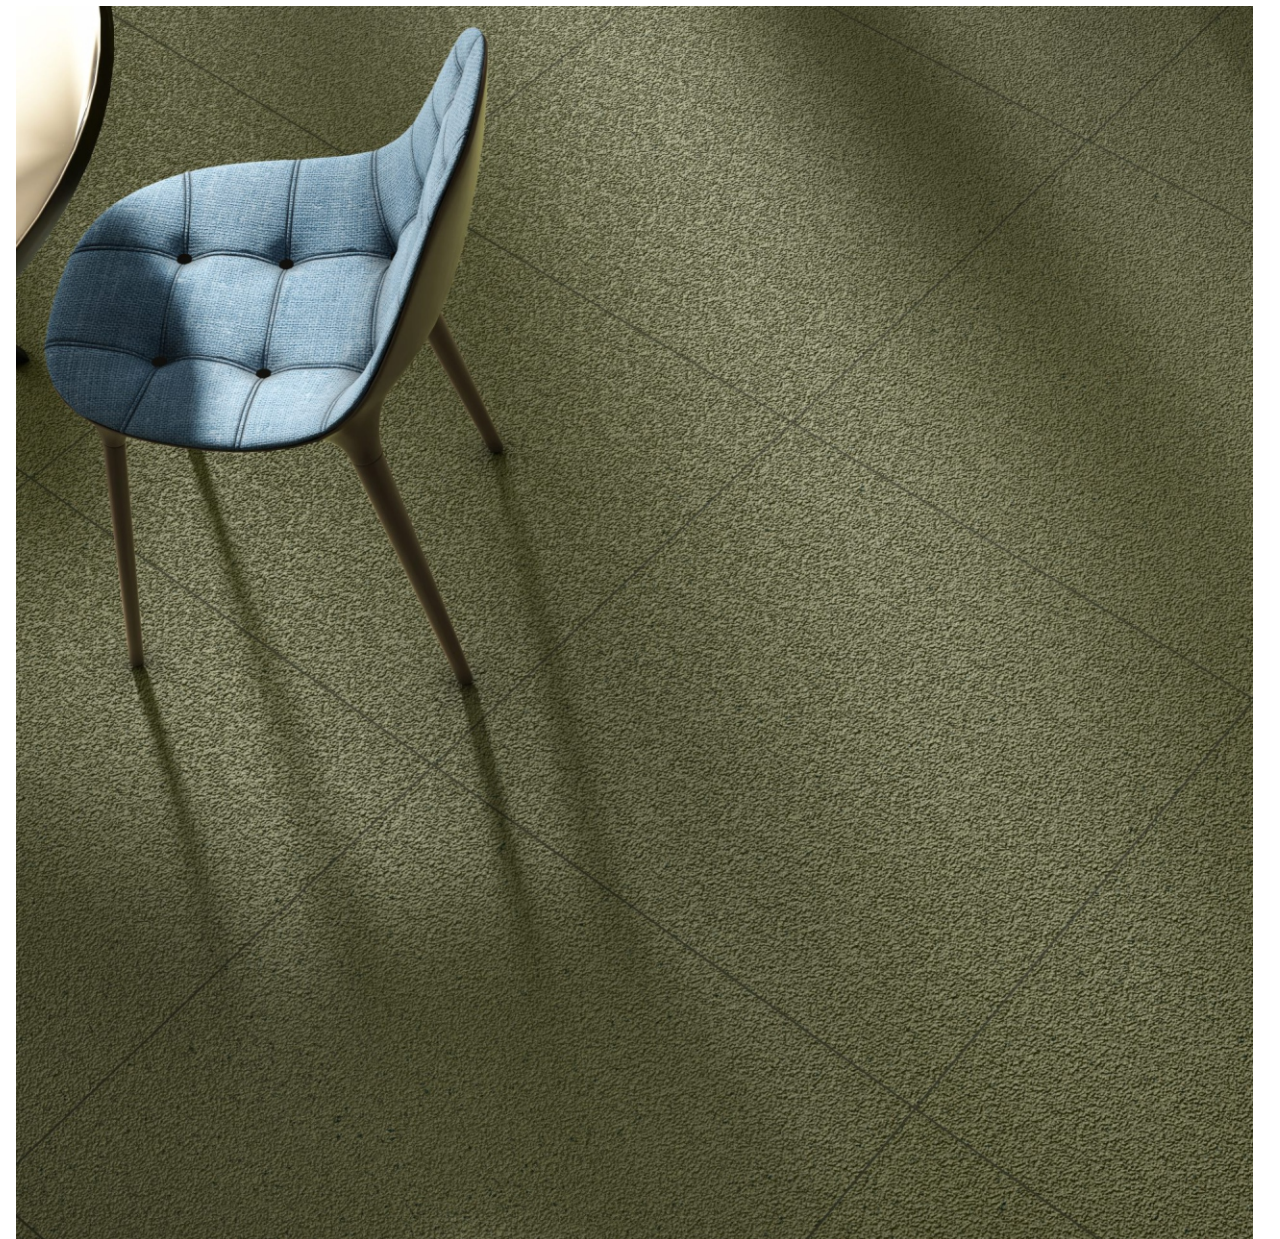

design : **MERCURY BOTTLE GREEN**

*//preview of: **MERCURY BOTTLE GREEN***

Rustic Matte Surface

600x600mm