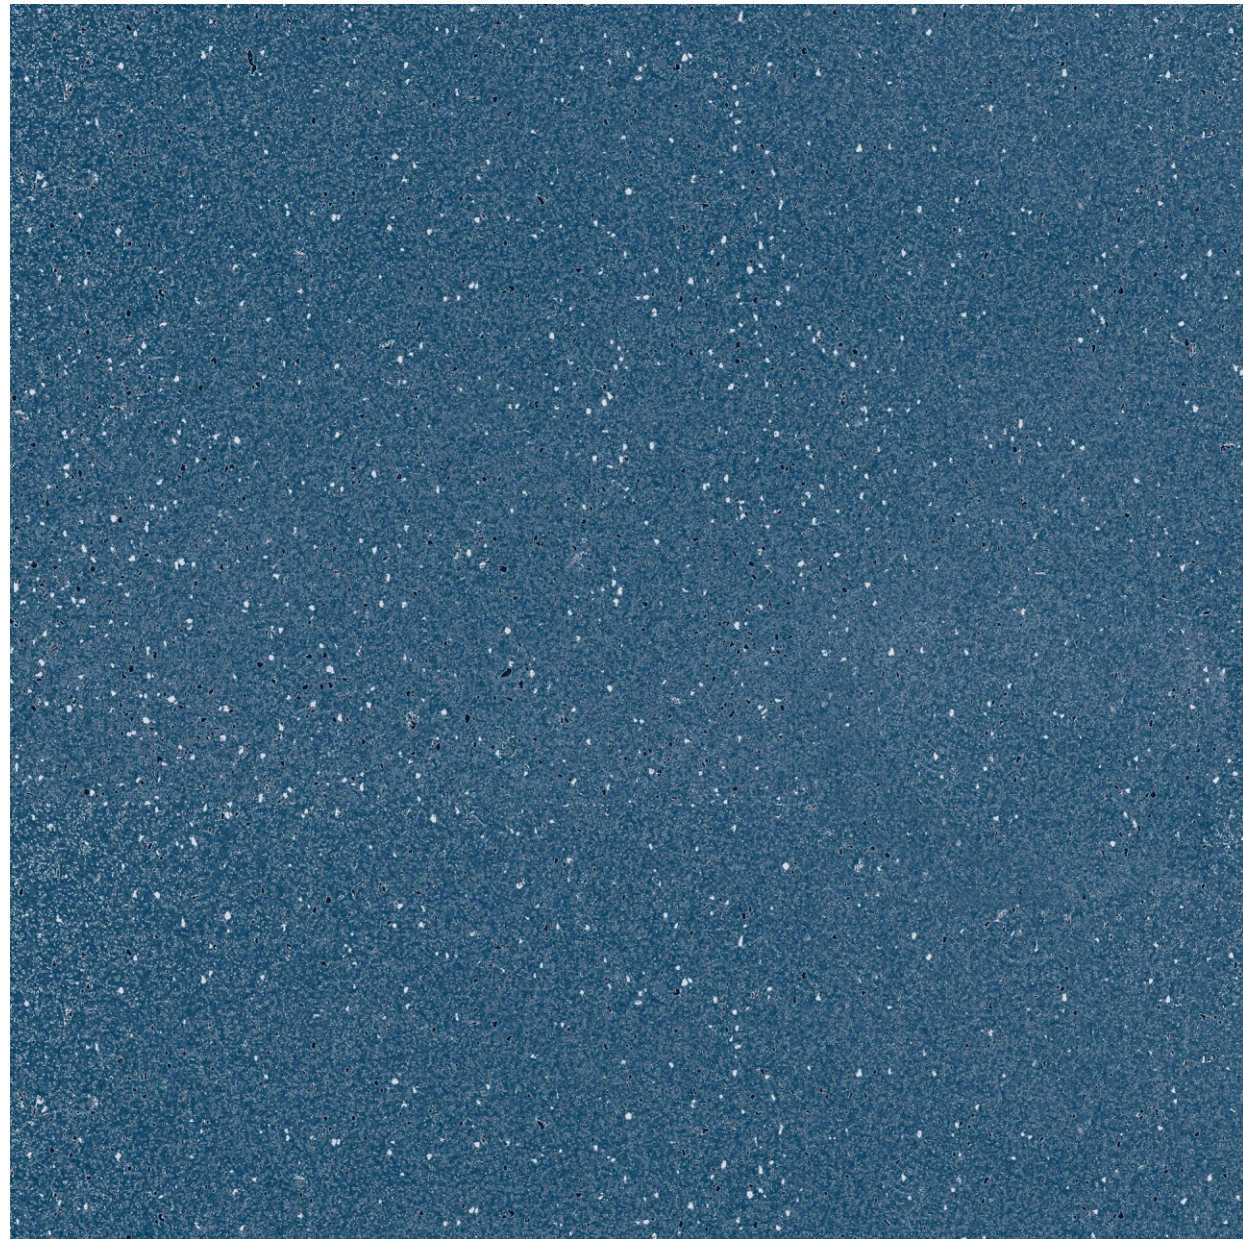

design : **MERCURY AQUA**

600x600mm / Rustic Matte Surface

*//preview of: **MERCURY AQUA***

Rustic Matte Surface

600x600mm