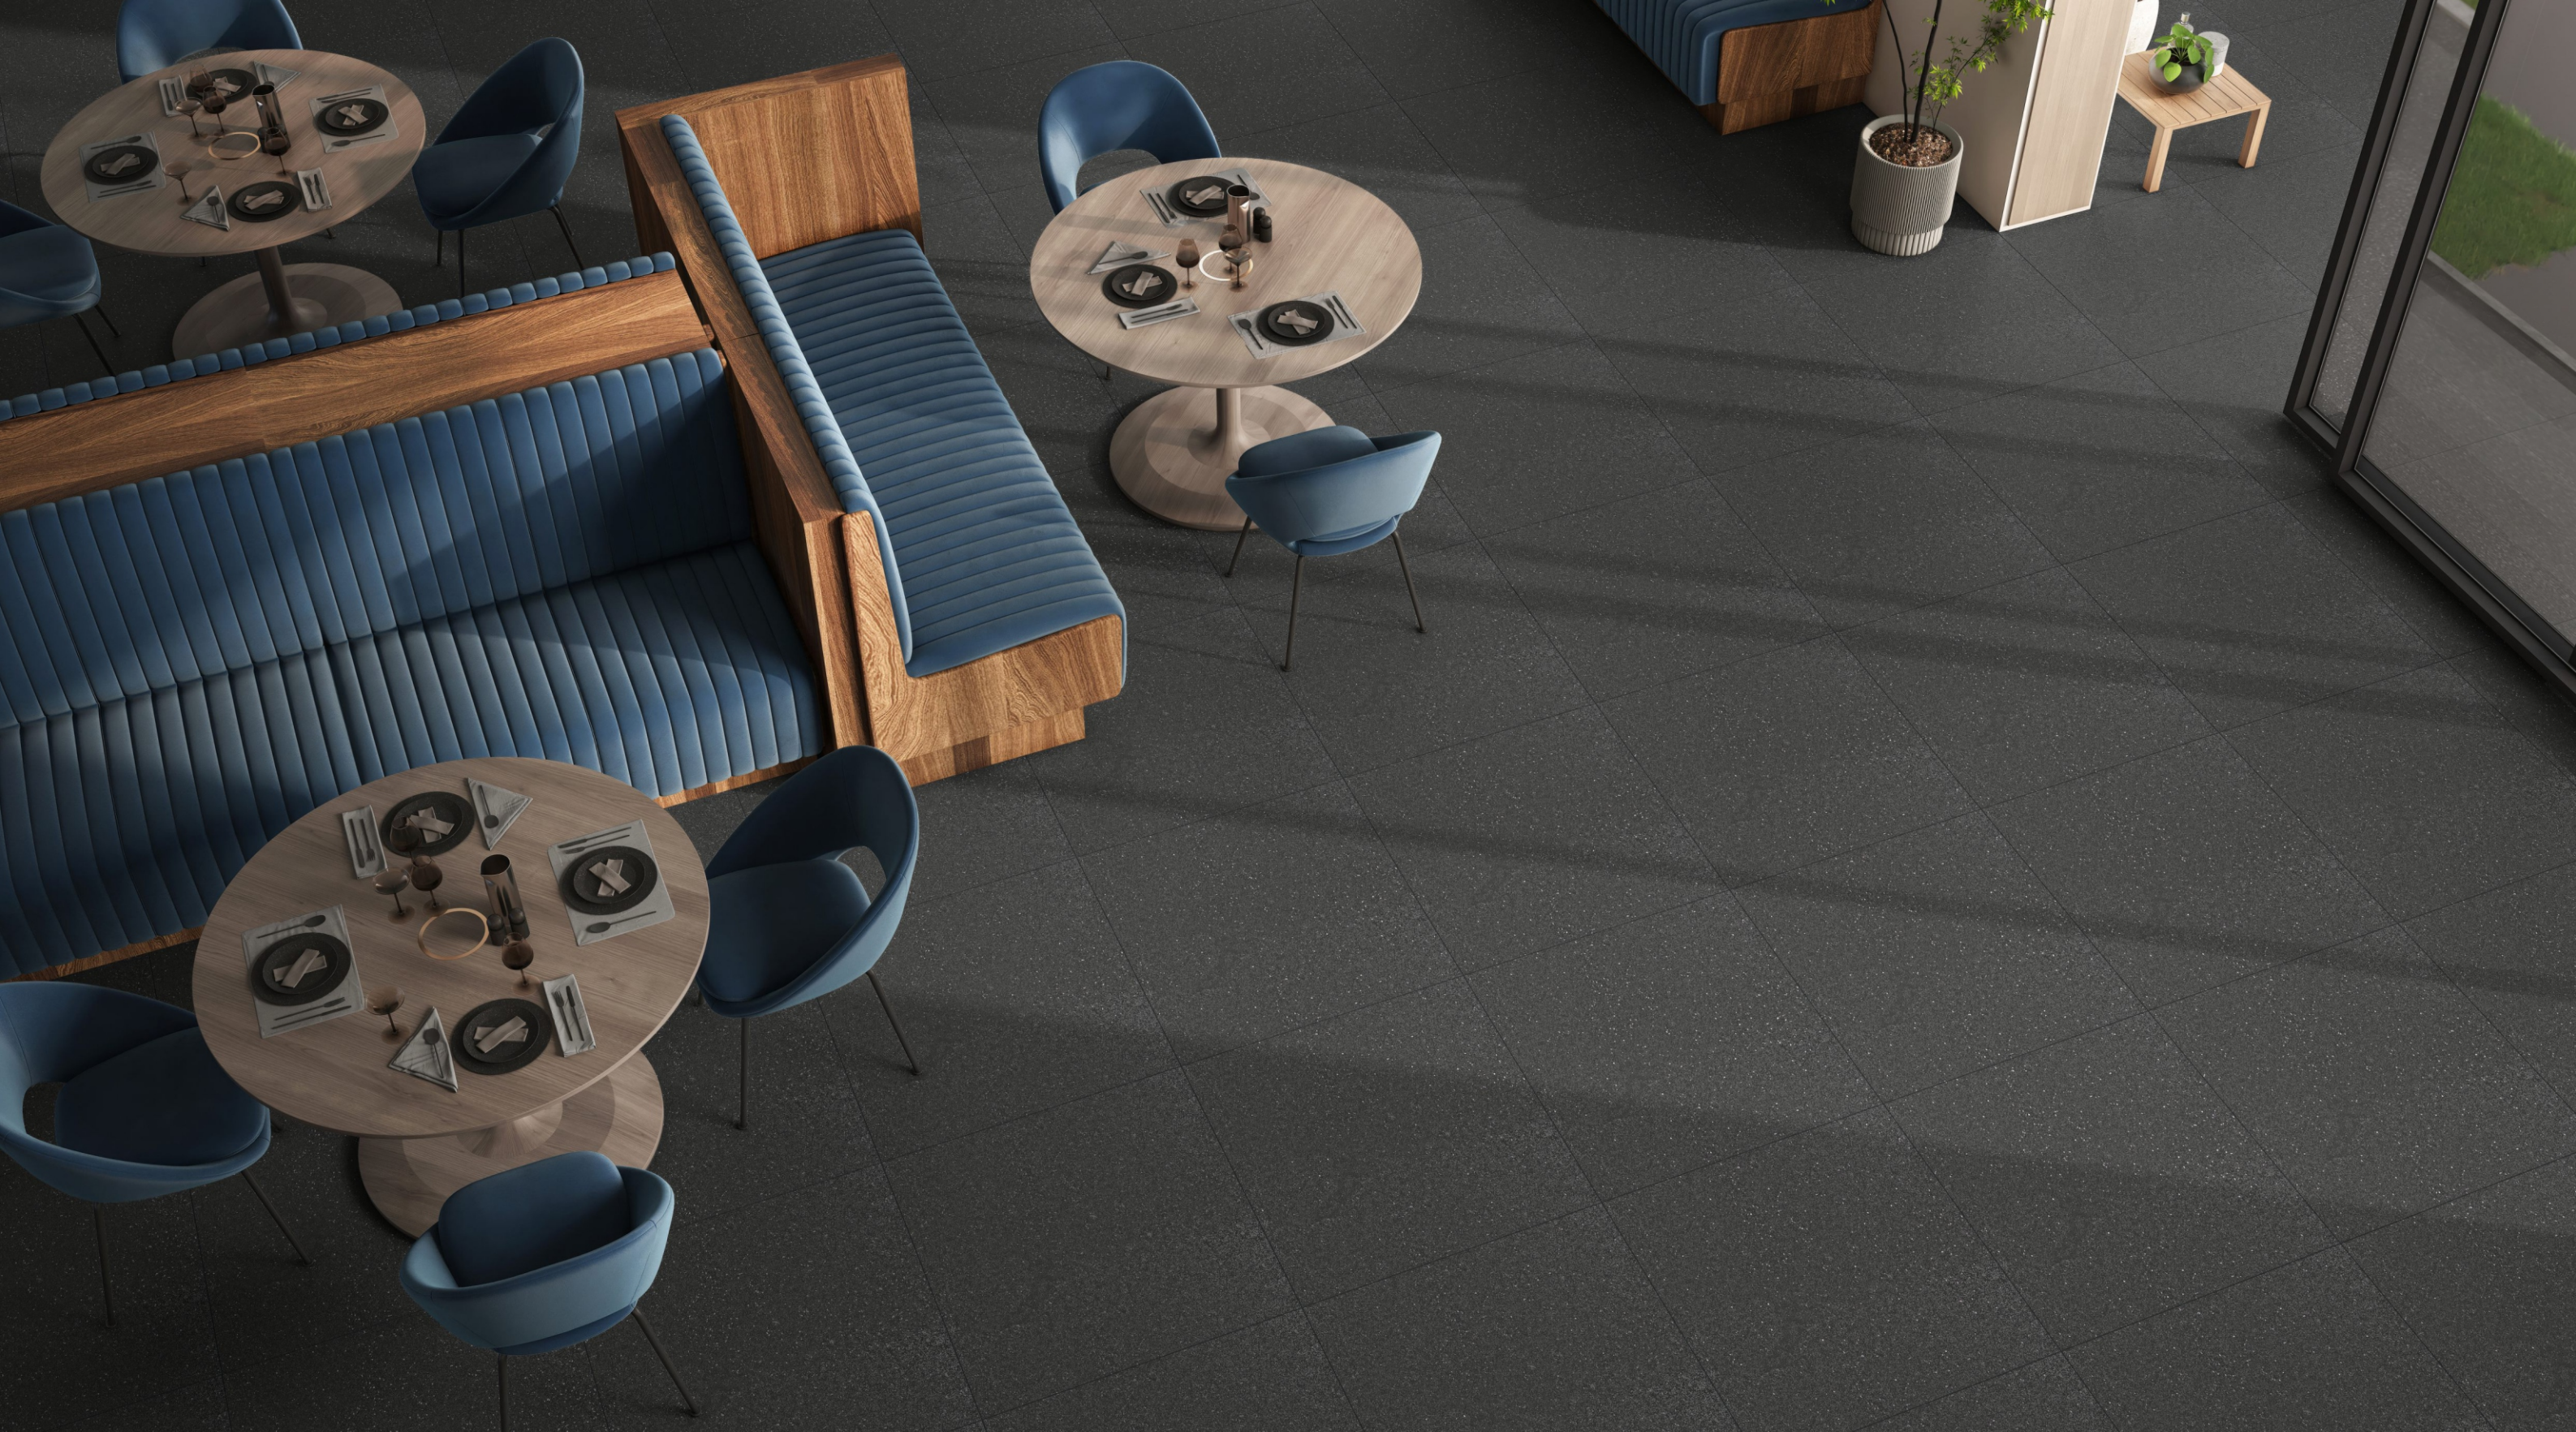

//preview of: **MERCURY BLACK**

Rustic Matte Surface

600x600mm

"The shape of infinity"