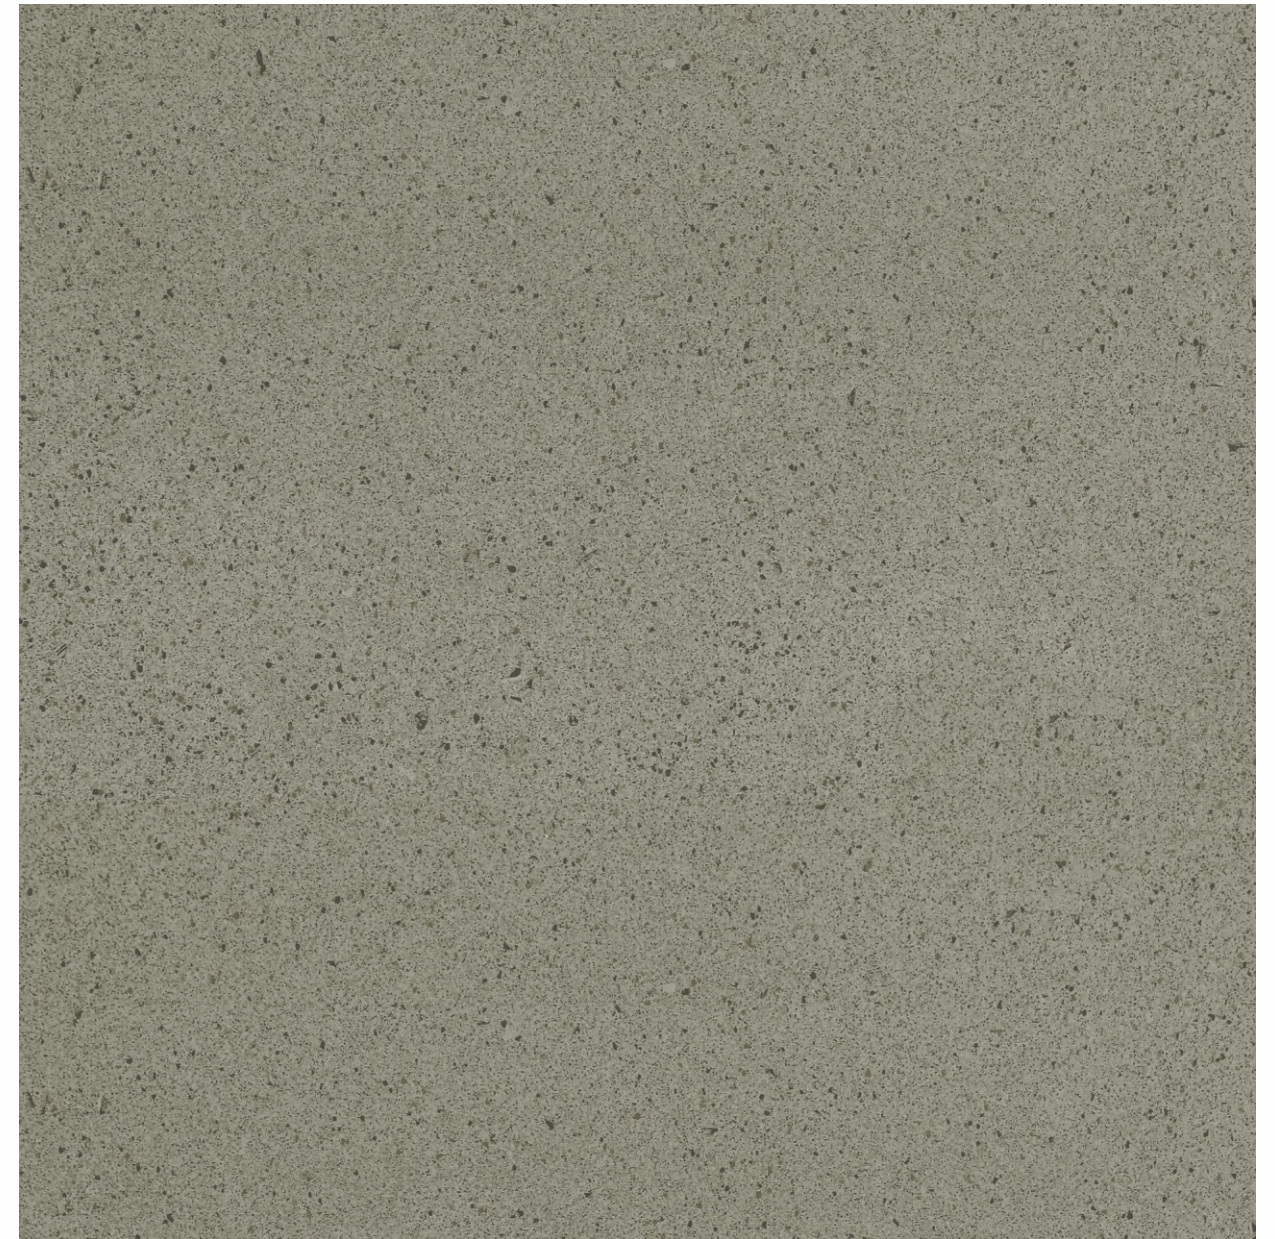

design: **MERCURY GREEN**

600x600mm / Rustic Matte Surface