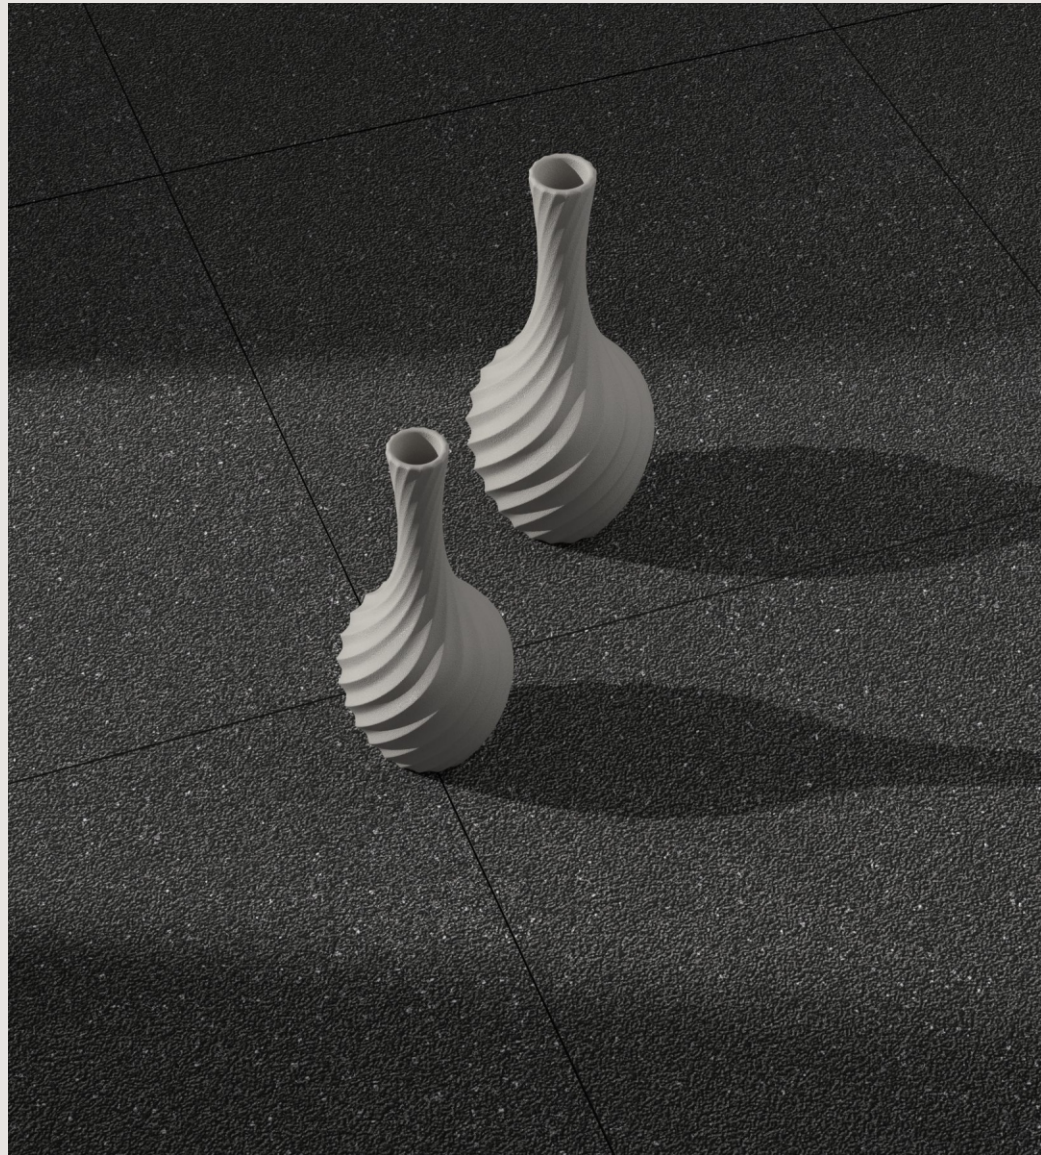

*"The Finish Of Each Tile Of
The Collection Contains
Textured Layer That Fit In
Smoothly With The Graphics."*

Rustic Matt Surface