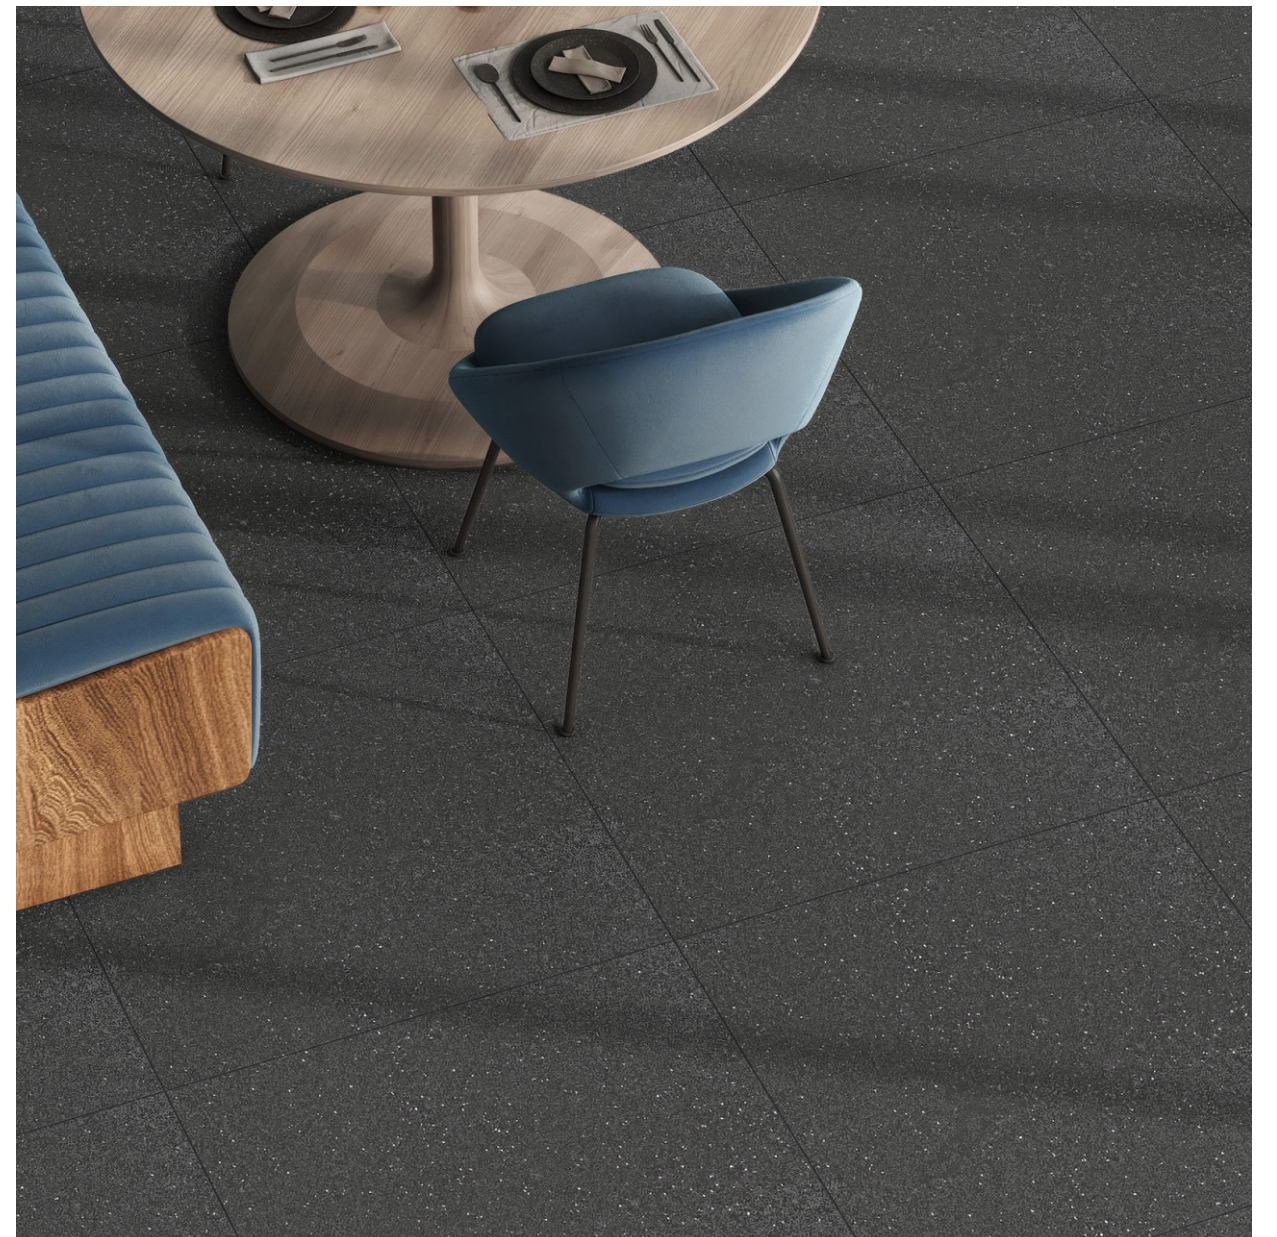

*design :* **MERCURY BLACK**

*600x600mm / Rustic Matte Surface*

*//preview of:* **MERCURY BLACK**

*Rustic Matte Surface*

*600x600mm*

//preview of: **MERCURY BLACK**

*Rustic Matte Surface*

600x600mm