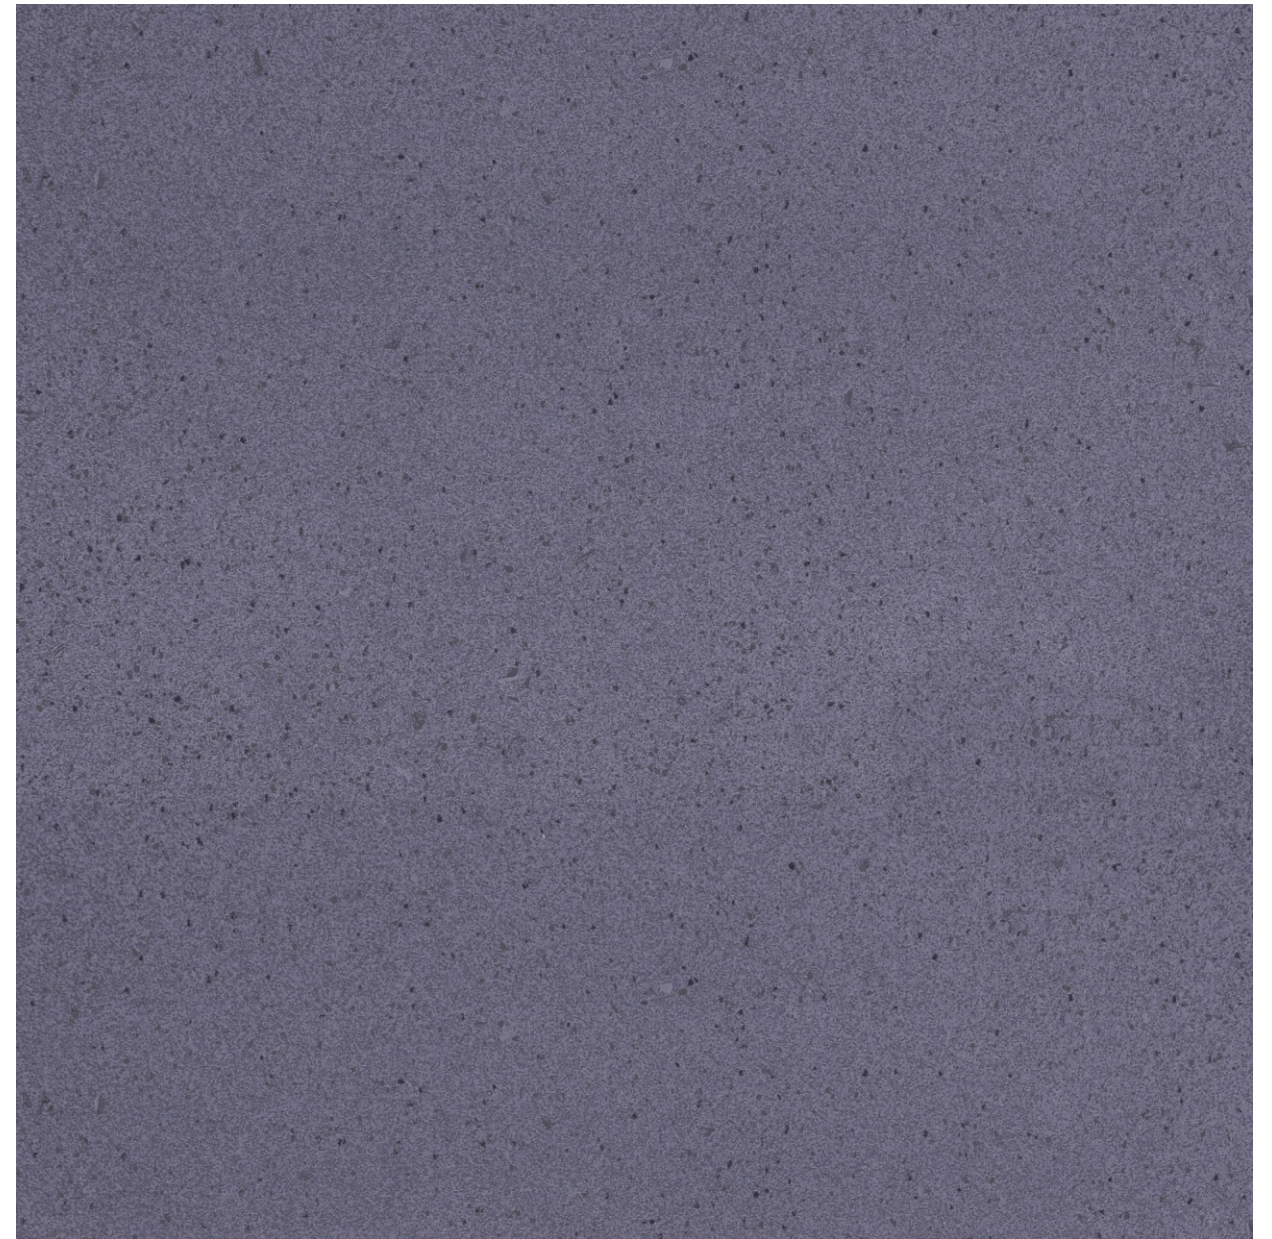

design: **MERCURY PURPLE**

600x600mm / Rustic Matte Surface