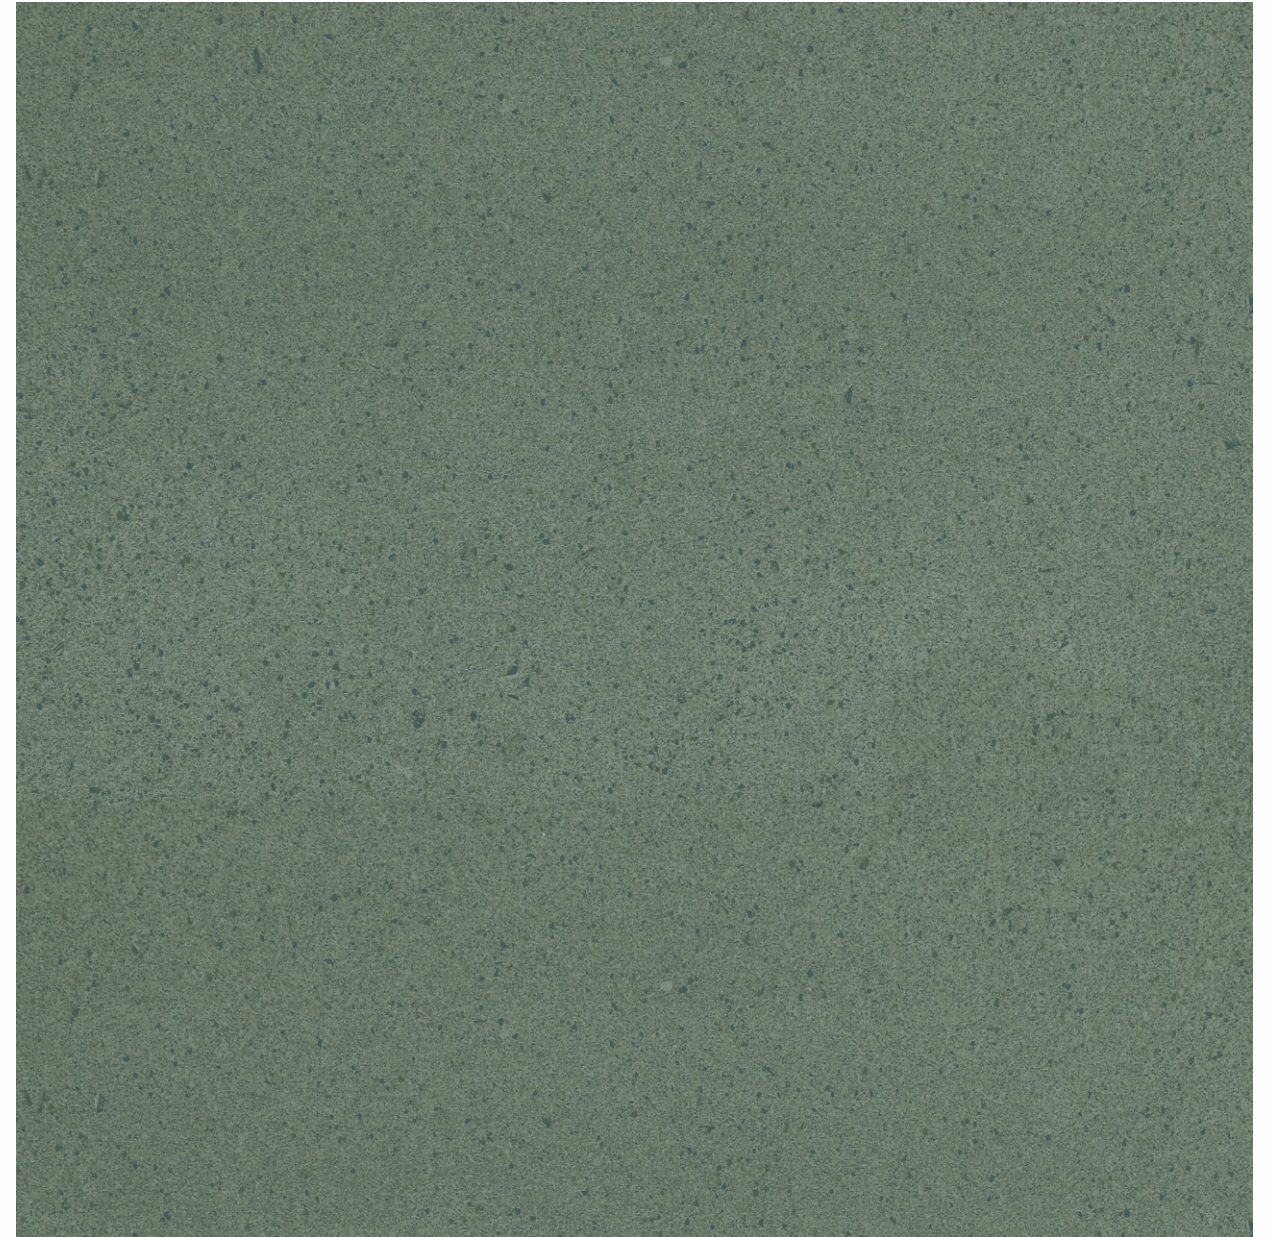

600x600mm

*"Beauty Beneath Your Feet."*

*design :* **MERCURY DARK GREY**

*600x600mm / Rustic Matte Surface*

*design :* **MERCURY DARK GREEN**

*600x600mm / Rustic Matte Surface*

design : **MERCURY CHOCO**

*600x600mm / Rustic Matte Surface*